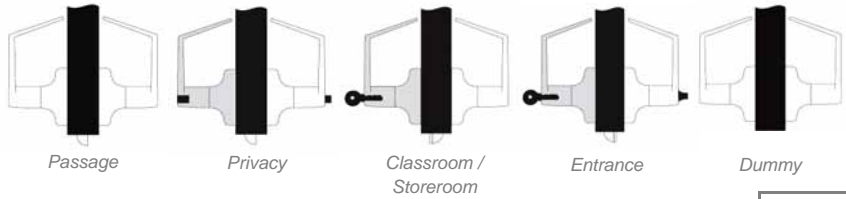

SKU	Comparable to:	Description	Finish	List	1-9 Ea.	10-19 Ea.	20+ Ea.	$3500min DROP
AUYMCL201613	SL30US10B	Augusta Passage Lock	Dk. Bronze					
AUYMCL201626	SL30US26D	Augusta Passage Lock	US26D					
AUYMCL202613	SL20US10B	Augusta Privacy Lock	Dk. Bronze					
AUYMCL202626	SL20US26D	Augusta Privacy Lock	US26D					
AUYMCL205626	SL05US26D	Augusta Storeroom Lock	US26D					
AUYMCL207613	SL00US10B	Augusta Entrance Lock	Dk. Bronze					
AUYMCL207626	SL00US26D	Augusta Entrance Lock	US26D					
AUYMCL208626	SL03US26D	Augusta Classroom Lock	US26D					
AUYMCL255626	SL40US26D	Augusta Dummy Lock	US26D					
YMCD34		2-3/4" Backset Deadlatch***						
YMCD38		2-3/8" Backset Deadlatch***						
YMCP38		2-3/8" Backset Springlatch***						

***Locksets include standard 2-3/4" latches