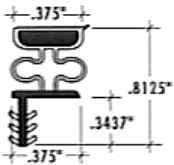

Kerf Width:
.125" (3.2mm)
Reach:
.650" (16.5mm)

Q-LON® QEBD 650

Fits a wide range of kerf sizes from .120" to .150"

SKU	Description	Mfg#	Case Pk.	Broken	150+	5 Cases
U713308200	82" Door Seal - White	U7133-08200	150			
U713408200	82" Door Seal - Bronze	U7134-08200	150			
U713309700	97" Door Seal - White	U7133-09700	125			
U713409700	97" Door Seal - Bronze	U7134-09700	125			

Door Sweeps - Masonite - Multi-Fin Design

Entergy Doors - Snap In Style

5/8" Fin Height

SKU	Description	Mfg#	Case Pk.	Broken	Full cs.	3 Cases
6492262	2/6 Door Sweep - Brown	6492262	50			
6492263	2/8 Door Sweep - Brown	6492263	50			
6492265	3/0 Door Sweep - Brown	6492265	50			

Door Sweeps - Masonite - Dual Bulb Design

For Spanrite Frames - Snap In Style

7/16" Height

SKU	Description	Mfg#	Case Pk.	Broken	Full cs.	3 Cases
6492210***	2/6 Door Sweep - Brown	6492210	50			
6492211***	2/8 Door Sweep - Brown	6492211	50			

***While Supplies Last

Magnetic Weather-Stripping

Dual-Durometer T.P.E. Magnetic Weather-Stripping. Designed to seal a door spacing of .413" and reach out to .600"
Fits kerf sizes from .110" thru .138"

SKU	Description	Mfg#	Case Pk.	Broken	Full cs.	2 Cases
297730***	36-1/4" Weatherstrip Beige	2644373C	120			
297740***	81-1/2" Weatherstrip Beige	2644813C	120			
294190***	97-1/2" Weatherstrip Beige	2644007C	105			