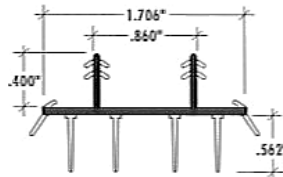

Width:
1.688" (42.9mm)
Reach:
.218" (5.5mm)

Universal fit for Steel, Fiberglass, and Wood Doors

3210 Multi-Fin Sweep

Dual durometer PVC. Ultra high quality PVC.
 Four fin sealing.
 Slotted adjustment holes.
 Tear resistant.

3628 & 3647 Multi-Fin Sweep

3628 = .45" fin height

Dual durometer PVC. Ultra high quality PVC.
 Four fin sealing. Dual drip fins.
 Tapered fins reduce closing friction.
 Notched for stile clearance.
 Extra tough tear resistant fins.
 Industry standard 7/8" bottom rail kerf spacing.
Fits Stanley Doors