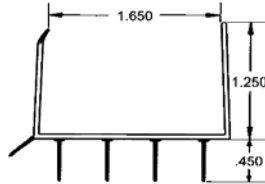

Kerf Width:
.125" (3.2mm)
Reach:
.650" (16.5mm)

Q-LON® QEBD 650

Fits a wide range of kerf sizes from .120" to .150"

SKU	Description	Mfg#	Case Pk.	Broken	150+	5 Cases
U713308200	82" Door Seal - White	U7133-08200	150			
U713408200	82" Door Seal - Bronze	U7134-08200	150			
U713309700	97" Door Seal - White	U7133-09700	125			
U713409700	97" Door Seal - Bronze	U7134-09700	125			

Kerf Width:
.125" (3.2mm)
Reach:
.825" (20.9mm)

Q-LON® QEBD 825

Fits a wide range of kerf sizes from .120" to .150"

SKU	Description	Mfg#	Case Pk.	Broken	150+	5 Cases
U113308600	86" Door Seal - White	U1133-08600	100			
U113408600	86" Door Seal - Bronze	U1134-08600	100			
U113309700	97" Door Seal - White	U1133-09700	100			
U113409700	97" Door Seal - Bronze	U1134-09700	100			
U113609700	97" Door Seal - Beige	U1136-09700	100			

Width:
1.688" (42.9mm)
Reach:
.218" (5.5mm)

Universal fit for Steel, Fiberglass, and Wood Doors

3210 Multi-Fin Sweep

Dual durometer PVC. Ultra high quality PVC.
 Four fin sealing.
 Slotted adjustment holes.
 Tear resistant.