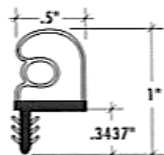

Schlegel Q-LON® Door Seals

Width:
.420" (10.7mm)
Reach:
.385" (9.8mm)

Q-LON® QDS 375 Adhesive Backed

SKU	Description	Mfg#	Case Pk.	Broken	150+	5 Cases
U9834T08100	81" Self-Adhesive Door Seal Bronze	U9834T08100	300			

Door Sweeps - Masonite - Dual Bulb Design

For Spanrite Frames - Snap In Style

7/16" Height

SKU	Description	Mfg#	Case Pk.	Broken	Full cs.	3 Cases
6492210***	2/6 Door Sweep - Brown	6492210	50			
6492211***	2/8 Door Sweep - Brown	6492211	50			

***While Supplies Last

Magnetic Weather-Stripping

Dual-Durometer T.P.E. Magnetic Weather-Stripping. Designed to seal a door spacing of .413" and reach out to .600"
Fits kerf sizes from .110" thru .138"

SKU	Description	Mfg#	Case Pk.	Broken	Full cs.	2 Cases
297730***	36-1/4" Weatherstrip Beige	2644373C	120			
297740***	81-1/2" Weatherstrip Beige	2644813C	120			
294190***	97-1/2" Weatherstrip Beige	2644007C	105			

***While Supplies Last

Weath'r - STOP™ Weather-Stripping

Dual-Durometer T.P.E. Compression Weather-Stripping featuring two point contact seal with inner bulb to enhance recovery.
Fits kerf sizes from .110" thru .138"